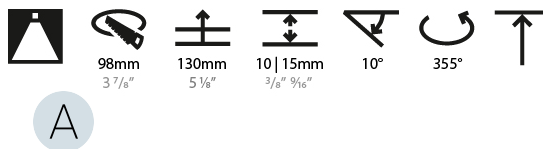

GENERAL

Series: Bioniq
Subseries: Bioniq Round Semi Adjustable
Brand: Prolicht
Division: Architectural
Mounting Type: Recessed
Mounting Location: Ceiling
Subcategory: Downlight

PHYSICAL

Shape: Round
Diameter (mm): 107
Diameter (in): 4 3/16
Height (mm): 112
Height (in): 4 7/16
Ceiling Thickness (mm): 10 / 12.5 / 15
Ceiling Thickness (in): 3/8 or 1/2 or 9/16
Min. Recessing Depth (mm): 130
Min. Recessing Depth (in): 5 1/8
Light Distribution: Adjustable / Downlight
Weight (kg): 0.435
Weight (lbs): 0.96
Fixture Finish: SSR / BKV / CWI / CRY / HAB / UFT / ITA / RUA / FTG / MYG / LOD / PUS / FRO / FUP / KIA / POP / BLS / SPG / MEY / GOH / GUM / CHC / COM / ABZ / JAG / OBR / MOS / ROR
Fixture Material: Aluminum Die Cast
Cut-out Measurements: 98mm / 3 7/8"

ELECTRICAL

Lamp Type: LED (Zhaga Standard)
Total Output Wattage (W): 15
Dimming: Dali Dimming
Driver Included: No
Driver Location: Recessed Housing
Driver Type: Constant Current - 120Vac
Housing: See components
Input Voltage (V): 120
Constant Current (MA): 350

LED

Number of LEDs: 1
Color Temperature (°K): Warm Dim
Max. Delivered Lumen (lm): 760
Nominal Lumen (lm): 1140
CRI: >90 CRI
Lamp Life (hrs): 50000

OPTICAL

Reflector: 20 / 40 / 60
Adjustability: Rotational 355°, Tilt 10°

RATINGS AND CERTIFICATIONS

Certified By: Certified for North American Standards
IP rating: IP20